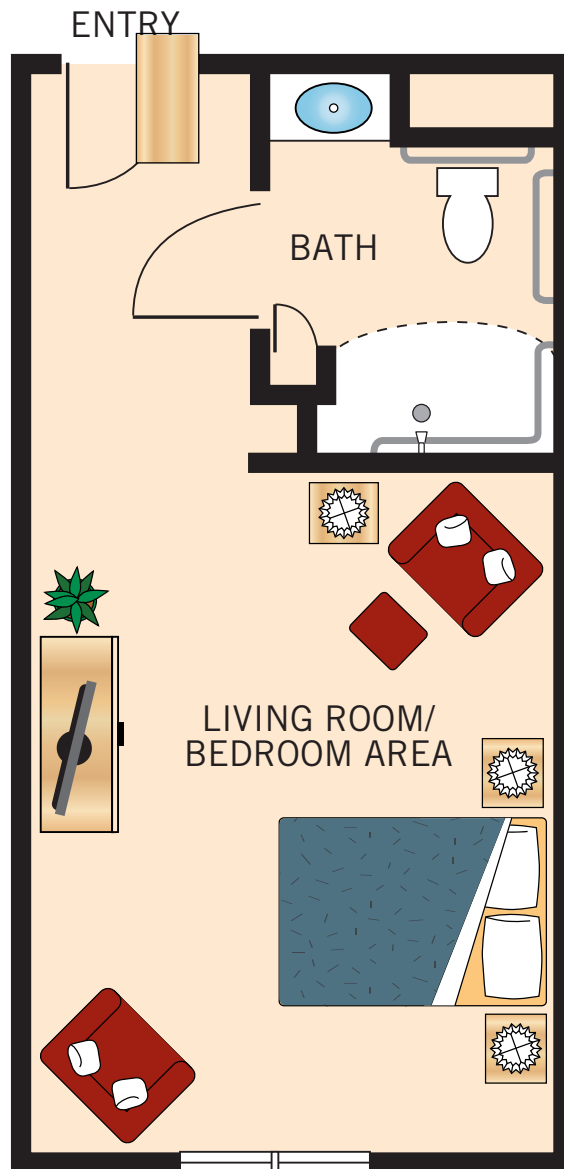

ONE BEDROOM (12)
INNER COURTYARD VIEW

Floor plans are not to scale and are shown for comparative purposes only.
Actual apartment floor plans may have minor variations.

**LARGE ONE BEDROOM
SAN FRANCISCO BAY AND
OAKLAND HILLS VIEW**

Floor plans are not to scale and are shown for comparative purposes only.
Actual apartment floor plans may have minor variations.

**DELUXE ONE BEDROOM
COURTYARD VIEW**

Floor plans are not to scale and are shown for comparative purposes only.
Actual apartment floor plans may have minor variations.

**PATHWAYS SMALL STUDIO
INNER COURTYARD VIEW**

Floor plans are not to scale and are shown for comparative purposes only.
Actual apartment floor plans may have minor variations.

PATHWAYS LARGE STUDIO

Floor plans are not to scale and are shown for comparative purposes only.
Actual apartment floor plans may have minor variations.

PATHWAYS SHARED STUDIO
FRONT VIEW
DOWNTOWN OAKLAND VIEW

Floor plans are not to scale and are shown for comparative purposes only.
Actual apartment floor plans may have minor variations.

**SHARED STUDIO
CORNER APARTMENT
WINDOWS ALL AROUND**