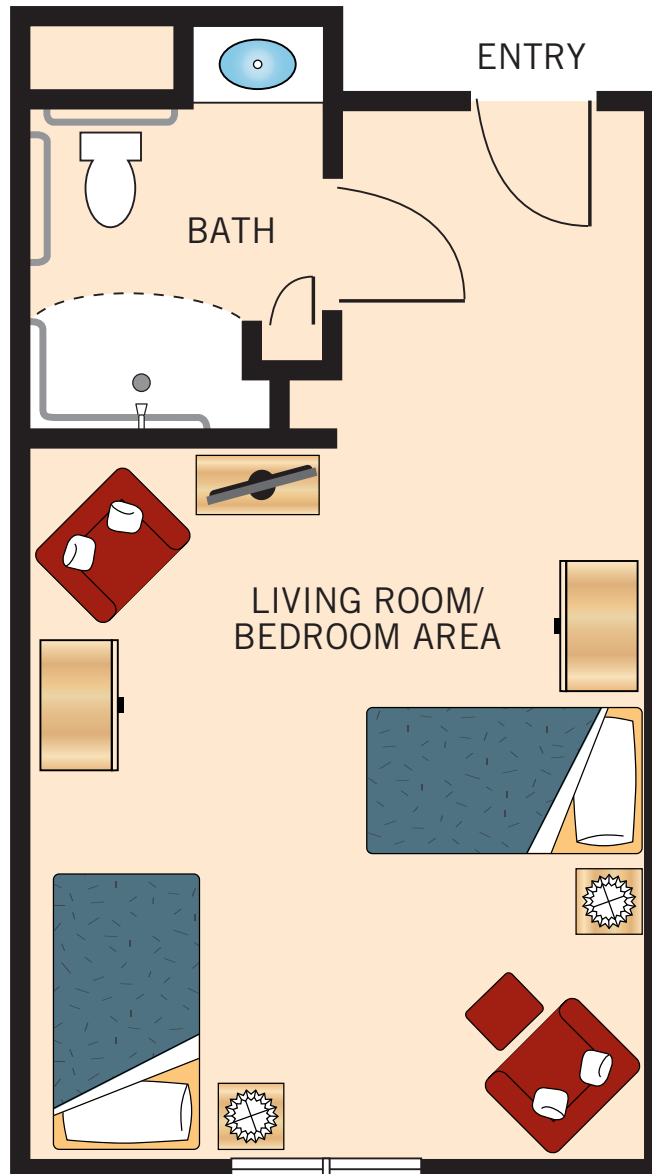

ONE BEDROOM (12)
INNER COURTYARD VIEW

Floor plans are not to scale and are shown for comparative purposes only.
Actual apartment floor plans may have minor variations.

**LARGE ONE BEDROOM
SAN FRANCISCO BAY AND
OAKLAND HILLS VIEW**

Floor plans are not to scale and are shown for comparative purposes only.
Actual apartment floor plans may have minor variations.

**DELUXE ONE BEDROOM
COURTYARD VIEW**

Floor plans are not to scale and are shown for comparative purposes only.
Actual apartment floor plans may have minor variations.

**PATHWAYS SMALL STUDIO
INNER COURTYARD VIEW**

Floor plans are not to scale and are shown for comparative purposes only.
Actual apartment floor plans may have minor variations.

PATHWAYS LARGE STUDIO

Floor plans are not to scale and are shown for comparative purposes only.
Actual apartment floor plans may have minor variations.

PATHWAYS SHARED STUDIO
FRONT VIEW
DOWNTOWN OAKLAND VIEW

Floor plans are not to scale and are shown for comparative purposes only.
Actual apartment floor plans may have minor variations.

**SHARED STUDIO
CORNER APARTMENT
WINDOWS ALL AROUND**