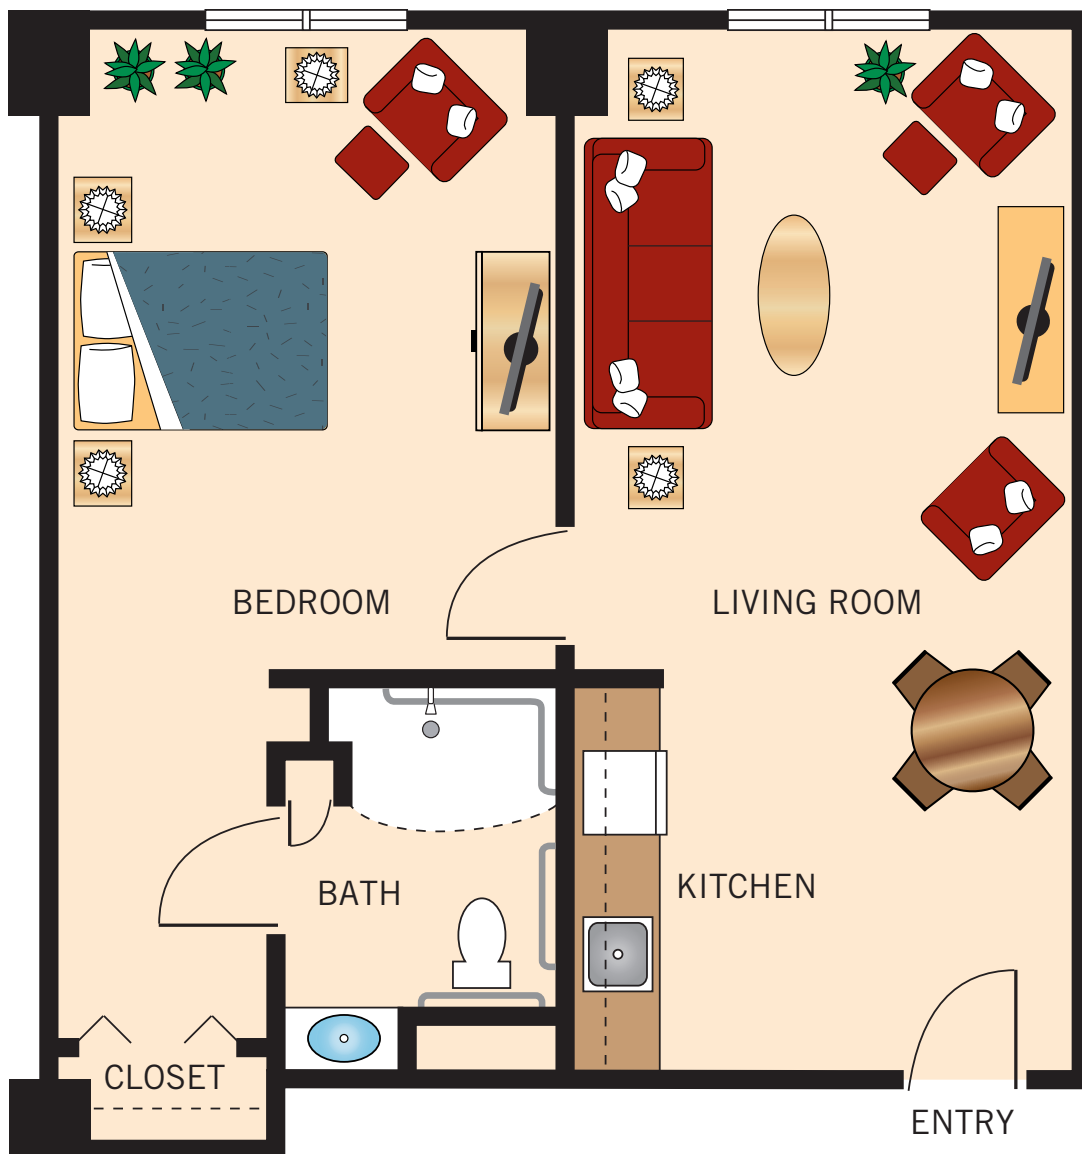

**MEDIUM STUDIO
SAN FRANCISCO BAY
WATER VIEW**

Floor plans are not to scale and are shown for comparative purposes only.
Actual apartment floor plans may have minor variations.

LARGE STUDIO

Floor plans are not to scale and are shown for comparative purposes only.
Actual apartment floor plans may have minor variations.

DELUXE STUDIO

Floor plans are not to scale and are shown for comparative purposes only.
Actual apartment floor plans may have minor variations.

ONE BEDROOM

Floor plans are not to scale and are shown for comparative purposes only.
Actual apartment floor plans may have minor variations.

ONE BEDROOM (12)
INNER COURTYARD VIEW

Floor plans are not to scale and are shown for comparative purposes only.
Actual apartment floor plans may have minor variations.

**LARGE ONE BEDROOM
SAN FRANCISCO BAY AND
OAKLAND HILLS VIEW**

Floor plans are not to scale and are shown for comparative purposes only.
Actual apartment floor plans may have minor variations.

**DELUXE ONE BEDROOM
COURTYARD VIEW**

Floor plans are not to scale and are shown for comparative purposes only.
Actual apartment floor plans may have minor variations.