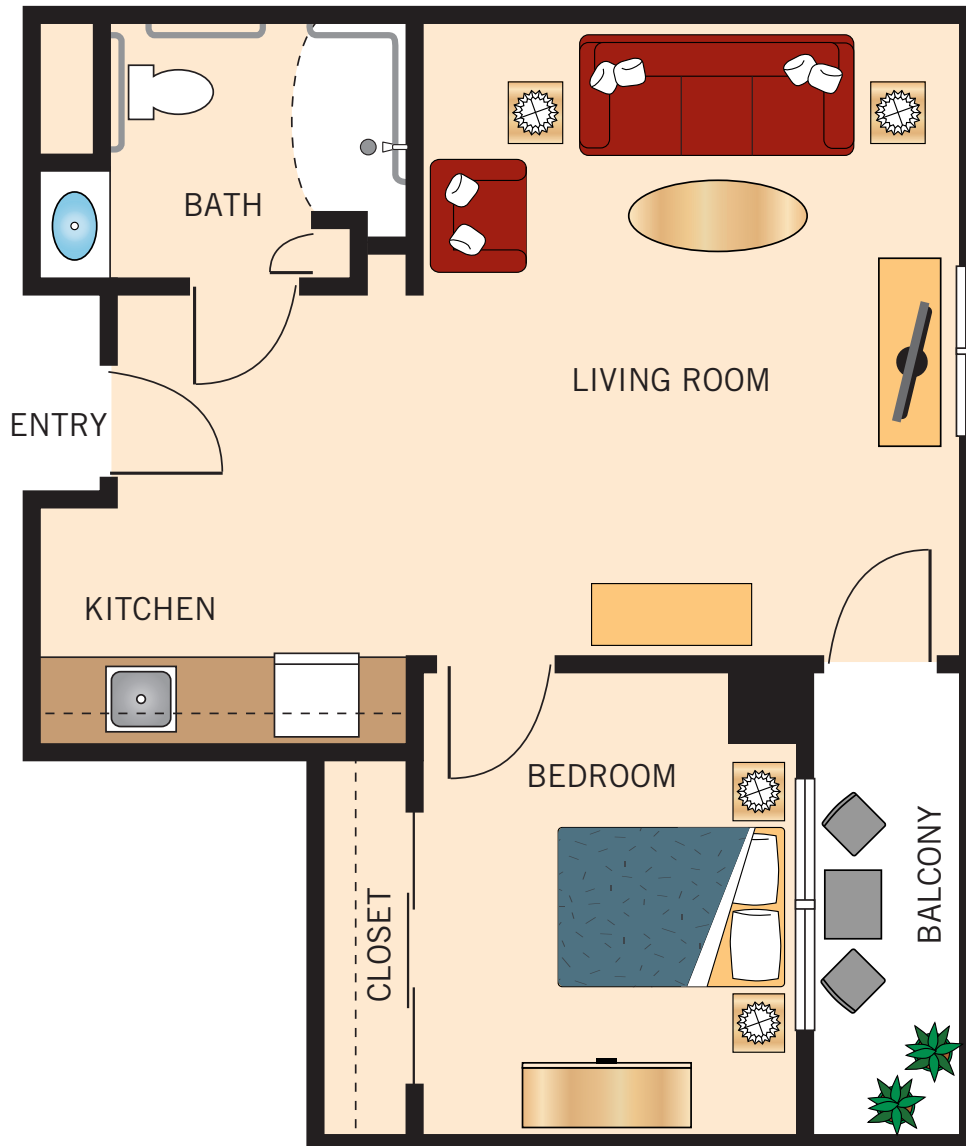

**STUDIO (11)
DOWNTOWN OAKLAND VIEW**

Floor plans are not to scale and are shown for comparative purposes only.
Actual apartment floor plans may have minor variations.

**SMALL STUDIO
COURTYARD VIEW**

Floor plans are not to scale and are shown for comparative purposes only.
Actual apartment floor plans may have minor variations.

**MEDIUM STUDIO
SAN FRANCISCO BAY
WATER VIEW**

Floor plans are not to scale and are shown for comparative purposes only.
Actual apartment floor plans may have minor variations.

LARGE STUDIO

Floor plans are not to scale and are shown for comparative purposes only.
Actual apartment floor plans may have minor variations.

DELUXE STUDIO

Floor plans are not to scale and are shown for comparative purposes only.
Actual apartment floor plans may have minor variations.

ONE BEDROOM

Floor plans are not to scale and are shown for comparative purposes only.
Actual apartment floor plans may have minor variations.

ONE BEDROOM (12)
INNER COURTYARD VIEW

Floor plans are not to scale and are shown for comparative purposes only.
Actual apartment floor plans may have minor variations.

**LARGE ONE BEDROOM
SAN FRANCISCO BAY AND
OAKLAND HILLS VIEW**