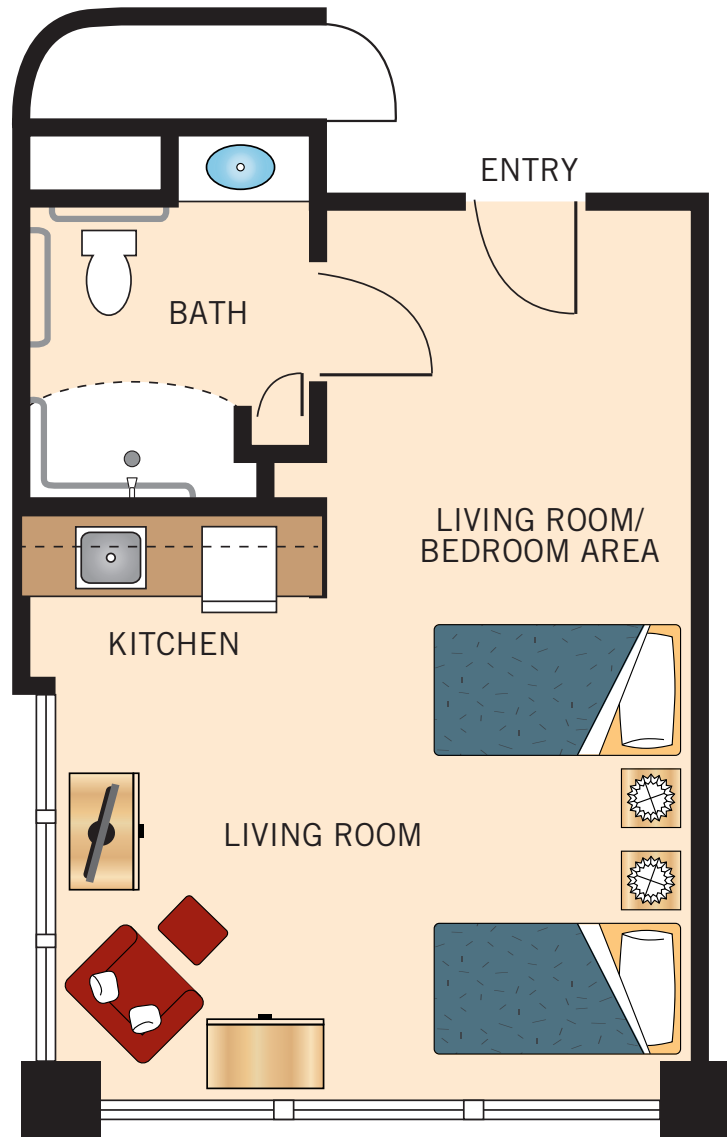

ONE BEDROOM (12)
INNER COURTYARD VIEW

Floor plans are not to scale and are shown for comparative purposes only.
Actual apartment floor plans may have minor variations.

**LARGE ONE BEDROOM
SAN FRANCISCO BAY AND
OAKLAND HILLS VIEW**

Floor plans are not to scale and are shown for comparative purposes only.
Actual apartment floor plans may have minor variations.

**DELUXE ONE BEDROOM
COURTYARD VIEW**

Floor plans are not to scale and are shown for comparative purposes only.
Actual apartment floor plans may have minor variations.

**PATHWAYS SMALL STUDIO
INNER COURTYARD VIEW**

Floor plans are not to scale and are shown for comparative purposes only.
Actual apartment floor plans may have minor variations.

PATHWAYS LARGE STUDIO

Floor plans are not to scale and are shown for comparative purposes only.
Actual apartment floor plans may have minor variations.

PATHWAYS SHARED STUDIO
FRONT VIEW
DOWNTOWN OAKLAND VIEW

Floor plans are not to scale and are shown for comparative purposes only.
Actual apartment floor plans may have minor variations.

**SHARED STUDIO
CORNER APARTMENT
WINDOWS ALL AROUND**