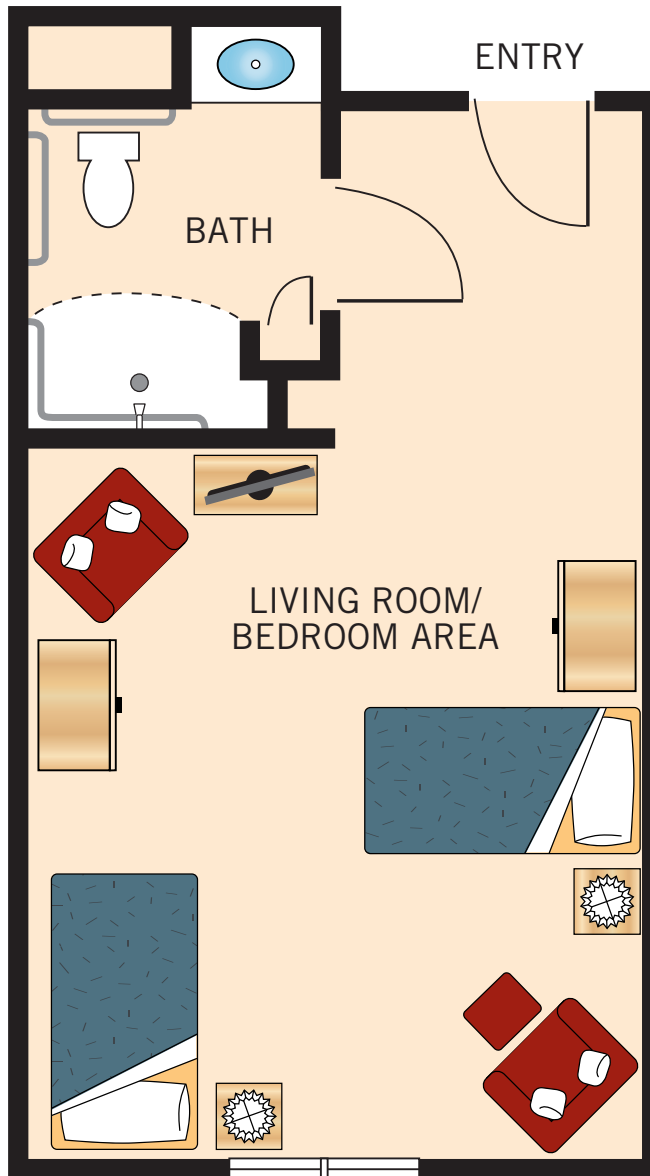

**PATHWAYS SMALL STUDIO
INNER COURTYARD VIEW**

Floor plans are not to scale and are shown for comparative purposes only.
Actual apartment floor plans may have minor variations.

PATHWAYS LARGE STUDIO

Floor plans are not to scale and are shown for comparative purposes only.
Actual apartment floor plans may have minor variations.

PATHWAYS SHARED STUDIO
FRONT VIEW
DOWNTOWN OAKLAND VIEW

Floor plans are not to scale and are shown for comparative purposes only.
Actual apartment floor plans may have minor variations.

**SHARED STUDIO
CORNER APARTMENT
WINDOWS ALL AROUND**

Floor plans are not to scale and are shown for comparative purposes only.
Actual apartment floor plans may have minor variations.

PRIVATE STUDIO SAN FRANCISCO BAY AND OAKLAND HILLS VIEW

Floor plans are not to scale and are shown for comparative purposes only.
Actual apartment floor plans may have minor variations.