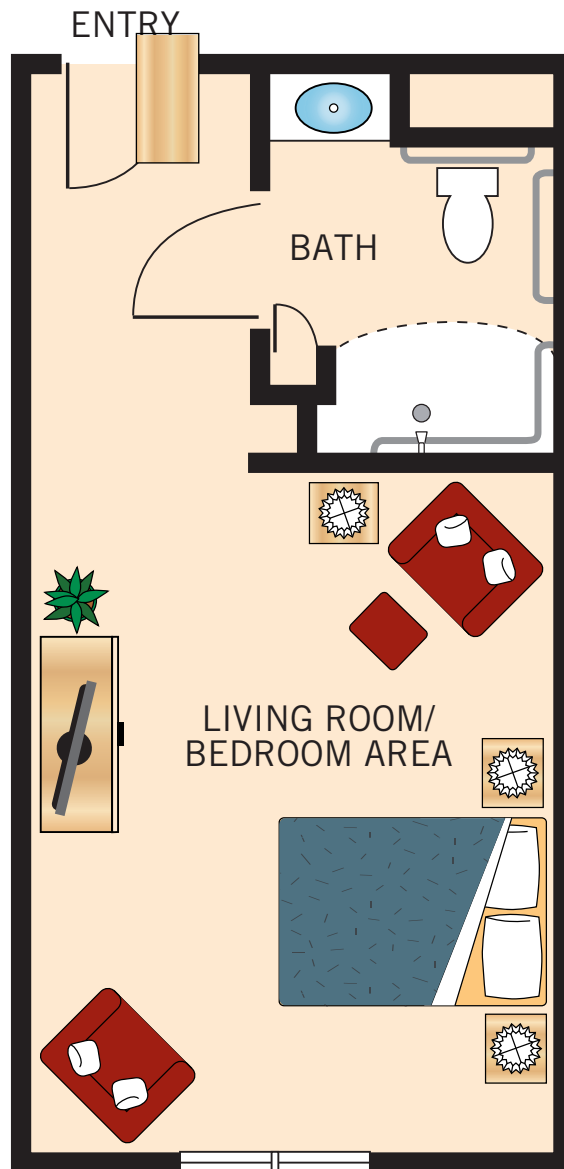

**PATHWAYS SMALL STUDIO
INNER COURTYARD VIEW**

Floor plans are not to scale and are shown for comparative purposes only.
Actual apartment floor plans may have minor variations.

PATHWAYS LARGE STUDIO

Floor plans are not to scale and are shown for comparative purposes only.
Actual apartment floor plans may have minor variations.

PATHWAYS SHARED STUDIO
FRONT VIEW
DOWNTOWN OAKLAND VIEW

Floor plans are not to scale and are shown for comparative purposes only.
Actual apartment floor plans may have minor variations.

**SHARED STUDIO
CORNER APARTMENT
WINDOWS ALL AROUND**

Floor plans are not to scale and are shown for comparative purposes only.
Actual apartment floor plans may have minor variations.

PRIVATE STUDIO SAN FRANCISCO BAY AND OAKLAND HILLS VIEW

Floor plans are not to scale and are shown for comparative purposes only.
Actual apartment floor plans may have minor variations.