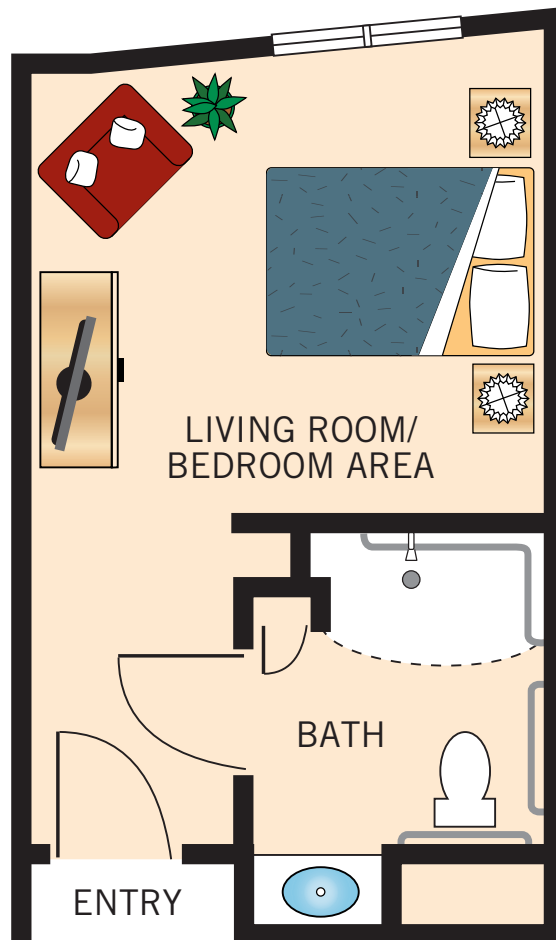

**PATHWAYS SMALL STUDIO
INNER COURTYARD VIEW**

Floor plans are not to scale and are shown for comparative purposes only.
Actual apartment floor plans may have minor variations.

PATHWAYS LARGE STUDIO

Floor plans are not to scale and are shown for comparative purposes only.
Actual apartment floor plans may have minor variations.

PATHWAYS SHARED STUDIO
FRONT VIEW
DOWNTOWN OAKLAND VIEW

Floor plans are not to scale and are shown for comparative purposes only.
Actual apartment floor plans may have minor variations.

**SHARED STUDIO
CORNER APARTMENT
WINDOWS ALL AROUND**

Floor plans are not to scale and are shown for comparative purposes only.
Actual apartment floor plans may have minor variations.

PRIVATE STUDIO SAN FRANCISCO BAY AND OAKLAND HILLS VIEW

Floor plans are not to scale and are shown for comparative purposes only.
Actual apartment floor plans may have minor variations.