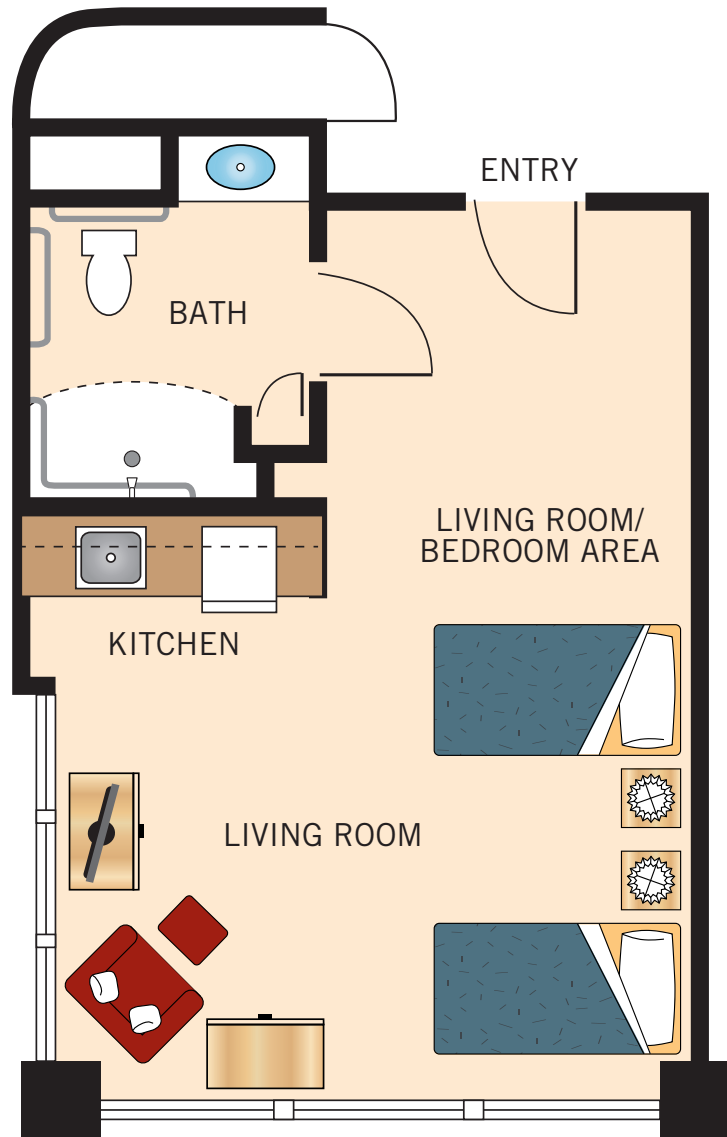

**PATHWAYS SMALL STUDIO
INNER COURTYARD VIEW**

Floor plans are not to scale and are shown for comparative purposes only.
Actual apartment floor plans may have minor variations.

PATHWAYS LARGE STUDIO

Floor plans are not to scale and are shown for comparative purposes only.
Actual apartment floor plans may have minor variations.

PATHWAYS SHARED STUDIO
FRONT VIEW
DOWNTOWN OAKLAND VIEW

Floor plans are not to scale and are shown for comparative purposes only.
Actual apartment floor plans may have minor variations.

**SHARED STUDIO
CORNER APARTMENT
WINDOWS ALL AROUND**

Floor plans are not to scale and are shown for comparative purposes only.
Actual apartment floor plans may have minor variations.

PRIVATE STUDIO SAN FRANCISCO BAY AND OAKLAND HILLS VIEW

Floor plans are not to scale and are shown for comparative purposes only.
Actual apartment floor plans may have minor variations.